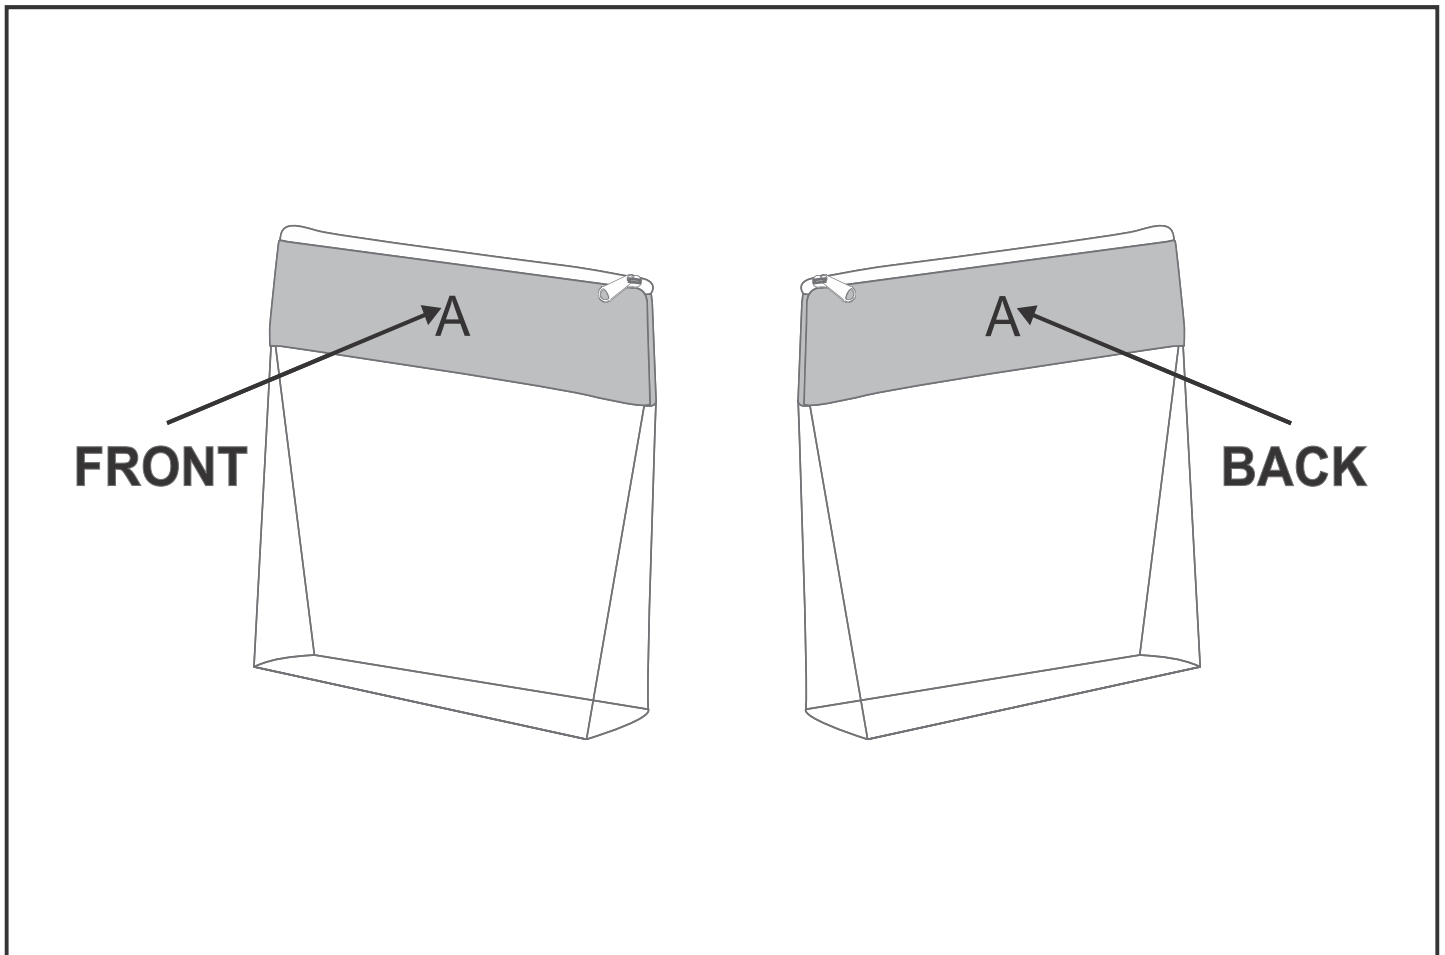

SG-HP-9-G

PPS Hoppla Cleopatra Cosmetic Bag

Need to know:

- Includes 1-Position Sublimation (setup fees apply)
- Please Note: We cannot guarantee 100% logo Alignment on all Brandable Panels.

Branding Options:

Position	Branding Method (Branding Code)	No. of Colours	Dimension
A	Custom Sublimation A (CPSUB-A)	Full Colour	160mm wide x 292mm high